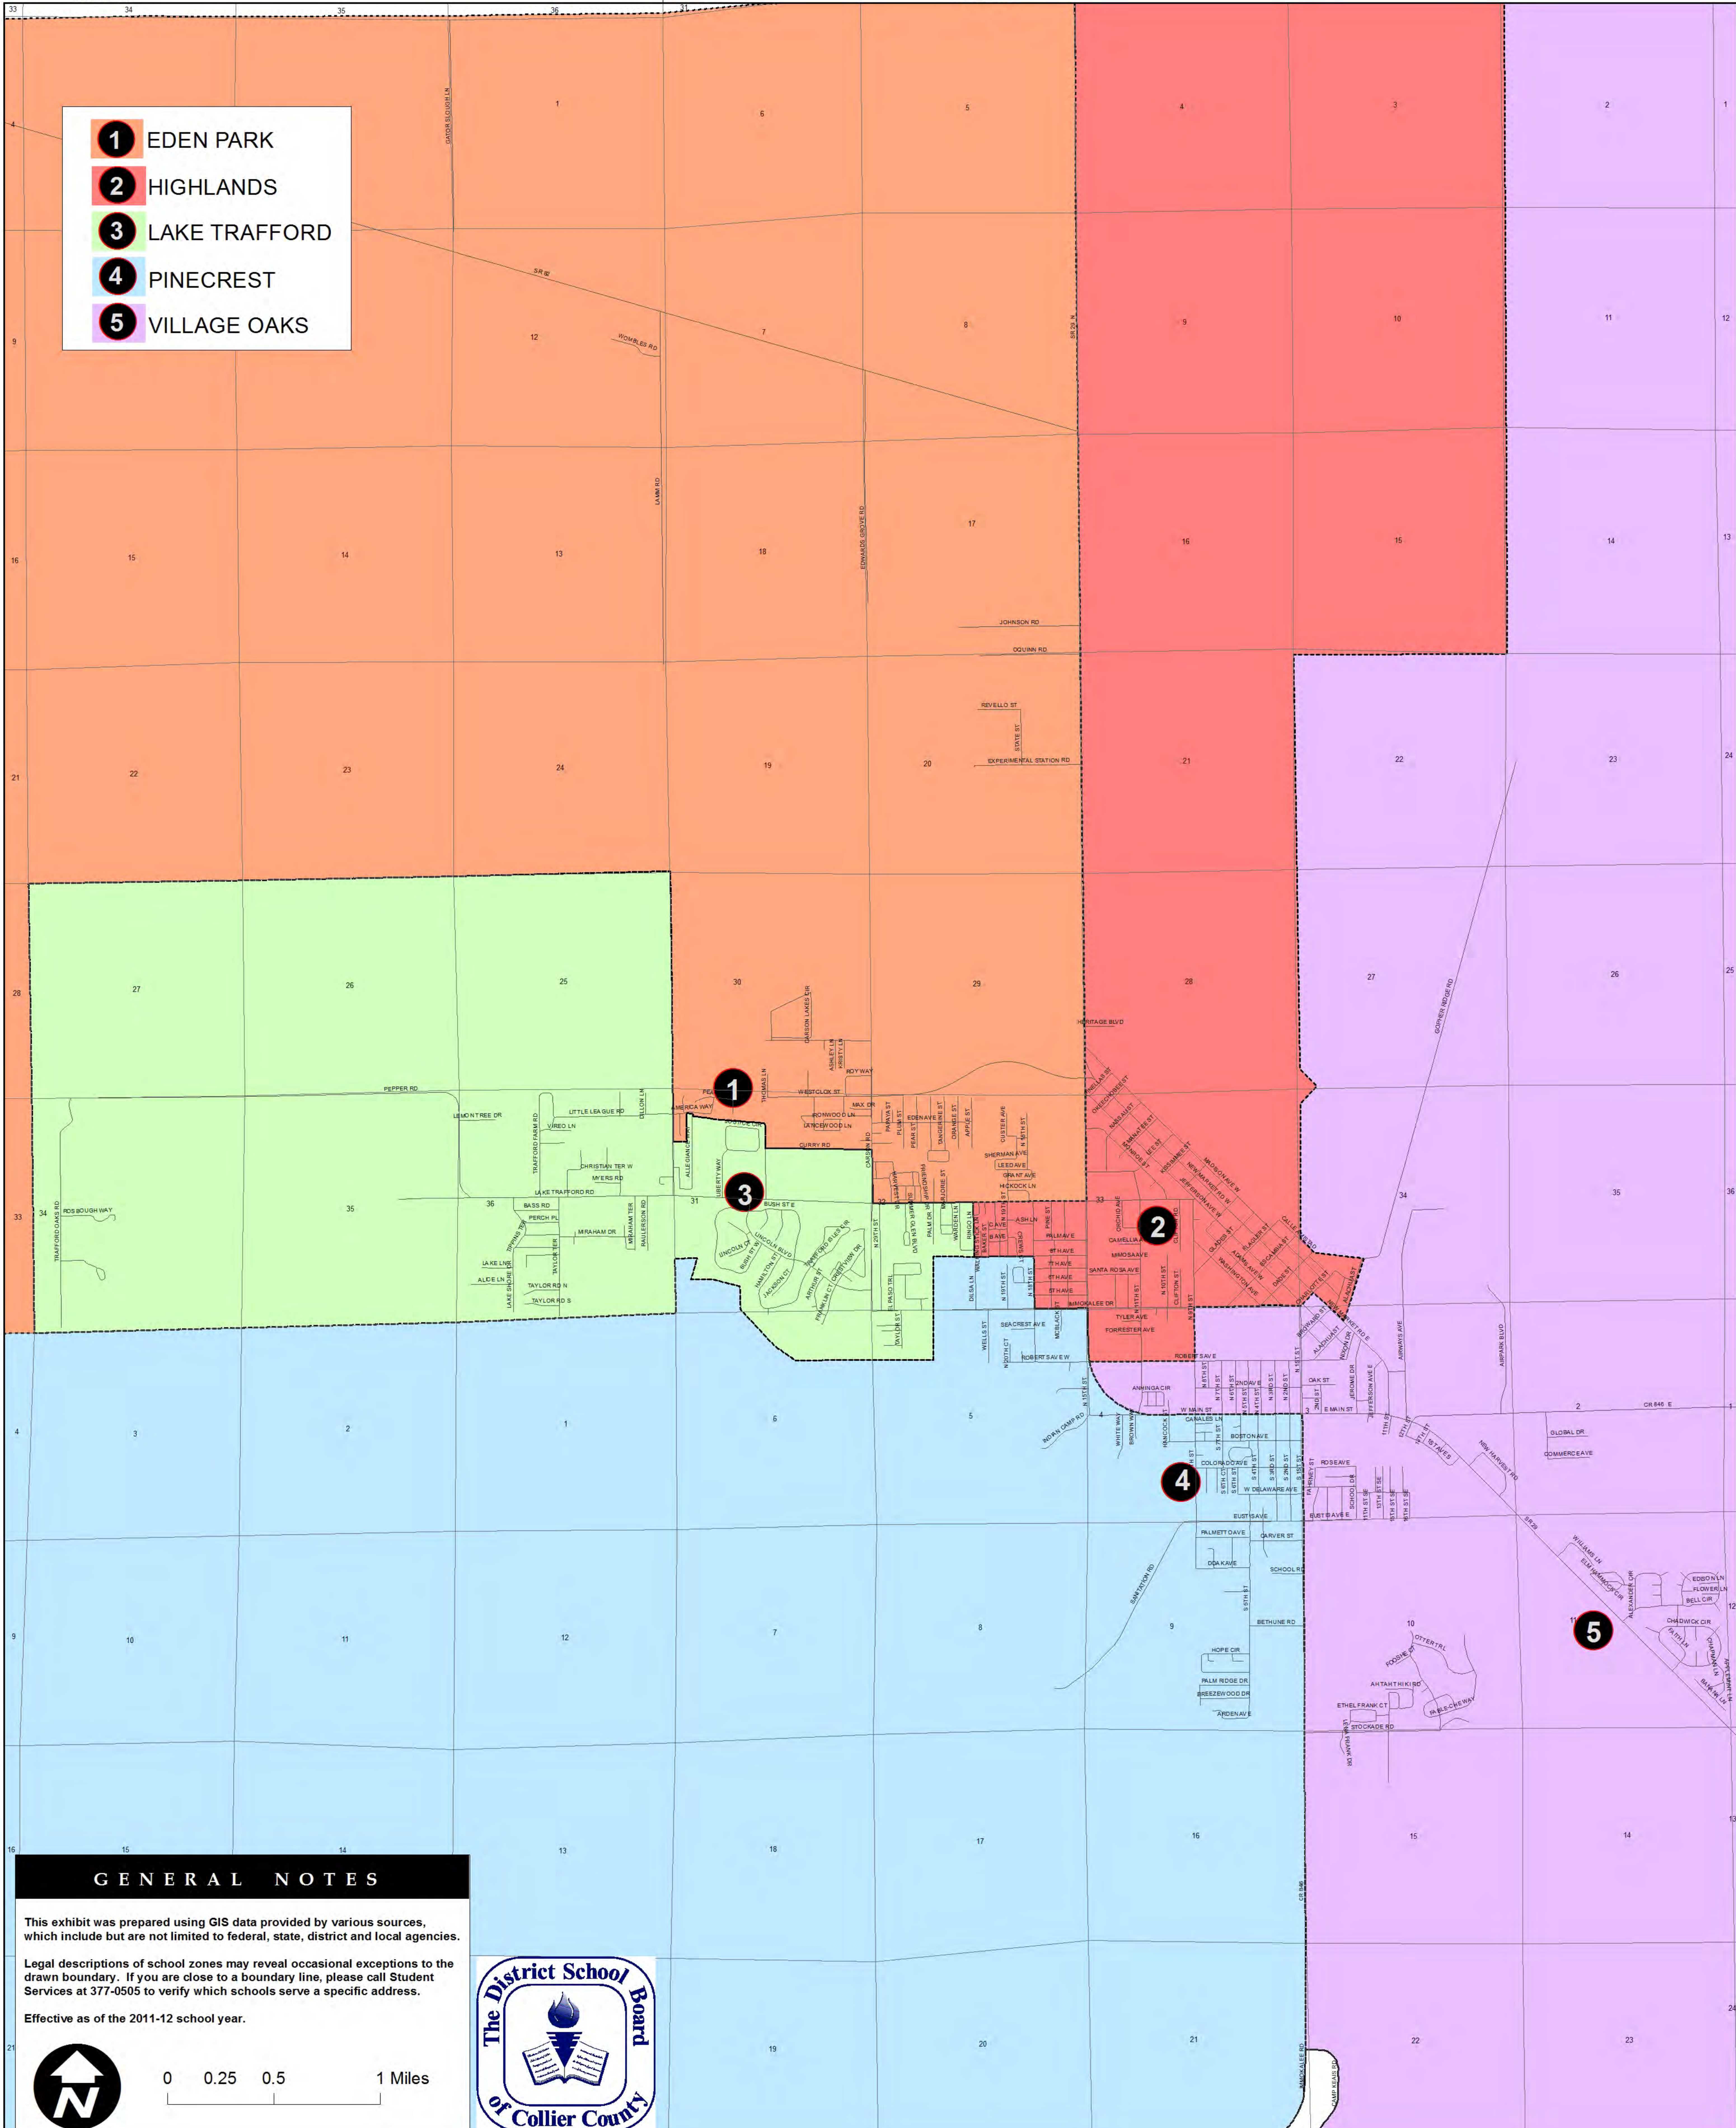

IMMOKALEE ELEMENTARY SCHOOL ATTENDANCE ZONES

R 28 E

R 29 E

- 1** EDEN PARK
- 2** HIGHLANDS
- 3** LAKE TRAFFORD
- 4** PINECREST
- 5** VILLAGE OAKS

T 46 S

T 47 S

GENERAL NOTES

This exhibit was prepared using GIS data provided by various sources, which include but are not limited to federal, state, district and local agencies.

Legal descriptions of school zones may reveal occasional exceptions to the drawn boundary. If you are close to a boundary line, please call Student Services at 377-0505 to verify which schools serve a specific address.

Effective as of the 2011-12 school year.

0 0.25 0.5 1 Miles