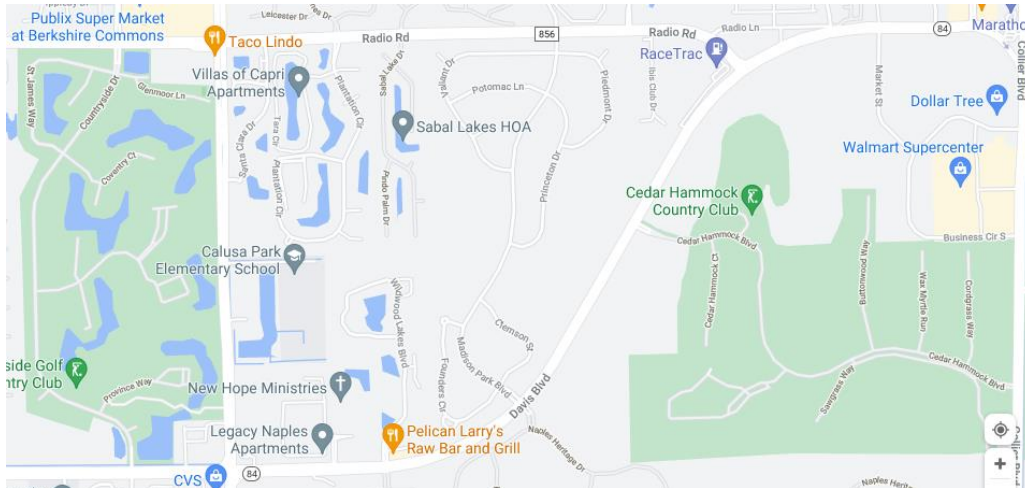

Directions to eCollier Virtual Academy

eCollier Virtual Academy is located on the campus of
Calusa Park Elementary School
4600 Santa Barbara Blvd.
Naples, Florida 34104

Upon entering the Calusa Park Campus turn right.
Follow the driveway around the large water tower until
you see the signs for eCollier Virtual Academy.
Visitor Parking is available near the entrance.